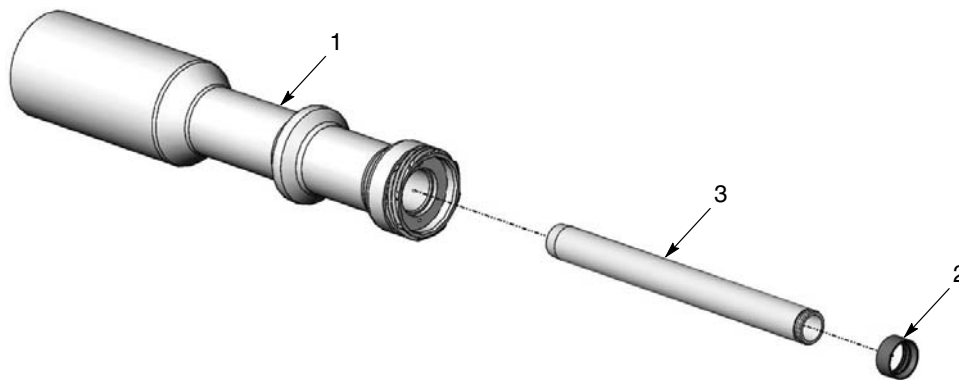

Élément	P/N	P/N	Description	Quantité	Note
—	1604965		LANCE EXTENSION ASSY, Encore HD, 150 mm	1	
—		1604970	LANCE EXTENSION ASSY, Encore HD, 300 mm	1	
1	1604972		• KIT, body assy, lance extension, Encore, 150 mm	1	
1		1604973	• KIT, body assy, lance extension, Encore, 300 mm	1	
2	1097527	1097527	• SEAL, tube, powder		
3	1604961		• TUBE, powder, lance extension, 150 mm, Encore	1	
3		1604968	• TUBE, powder, lance extension, 300 mm, Encore	1	