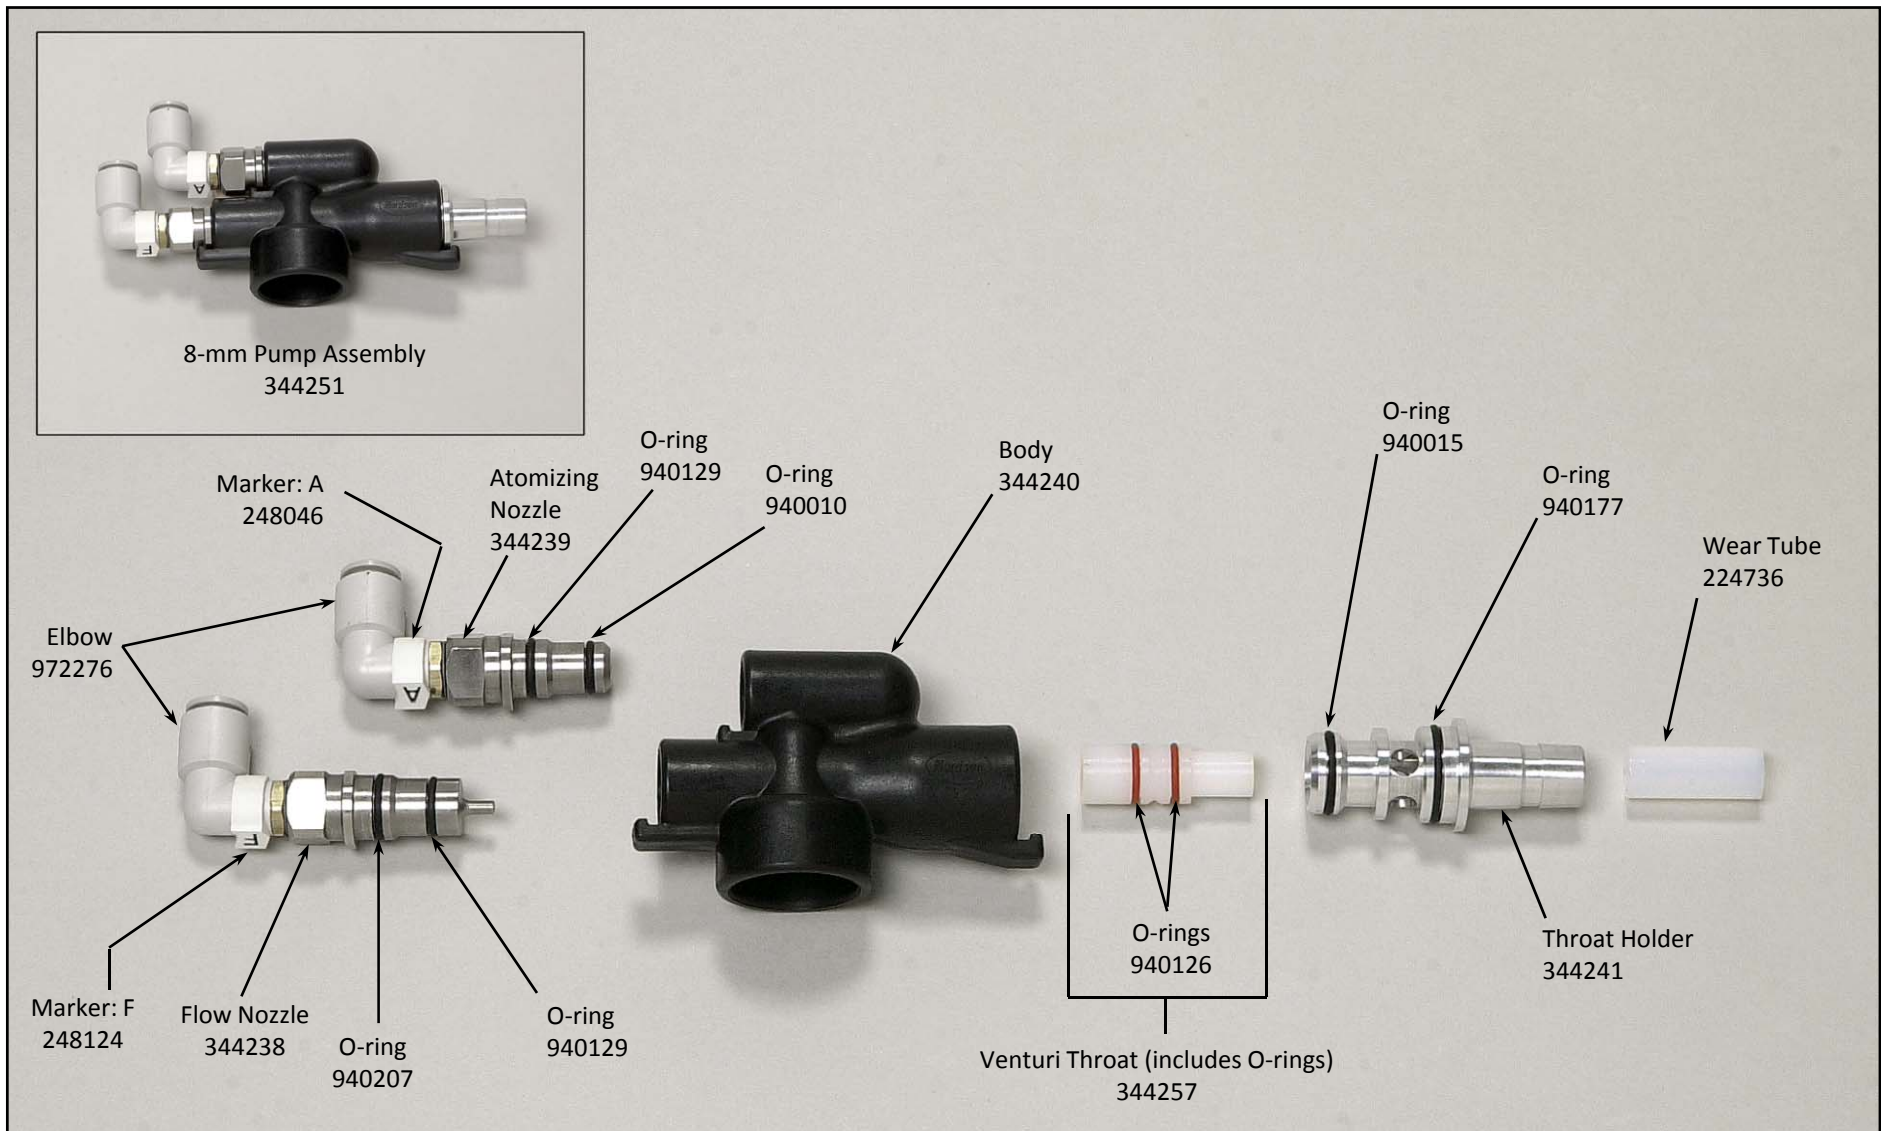

8-mm Corona Modular Pump

Refer to the Modular Powder Feed Pumps Manual 107128 for other information.

Nordson Corporation Powder Customer Service

300 Nordson Drive • Amherst, OH 44001
(800) 433-9319
Email: finishing_csc@nordson.com
www.nordson.com