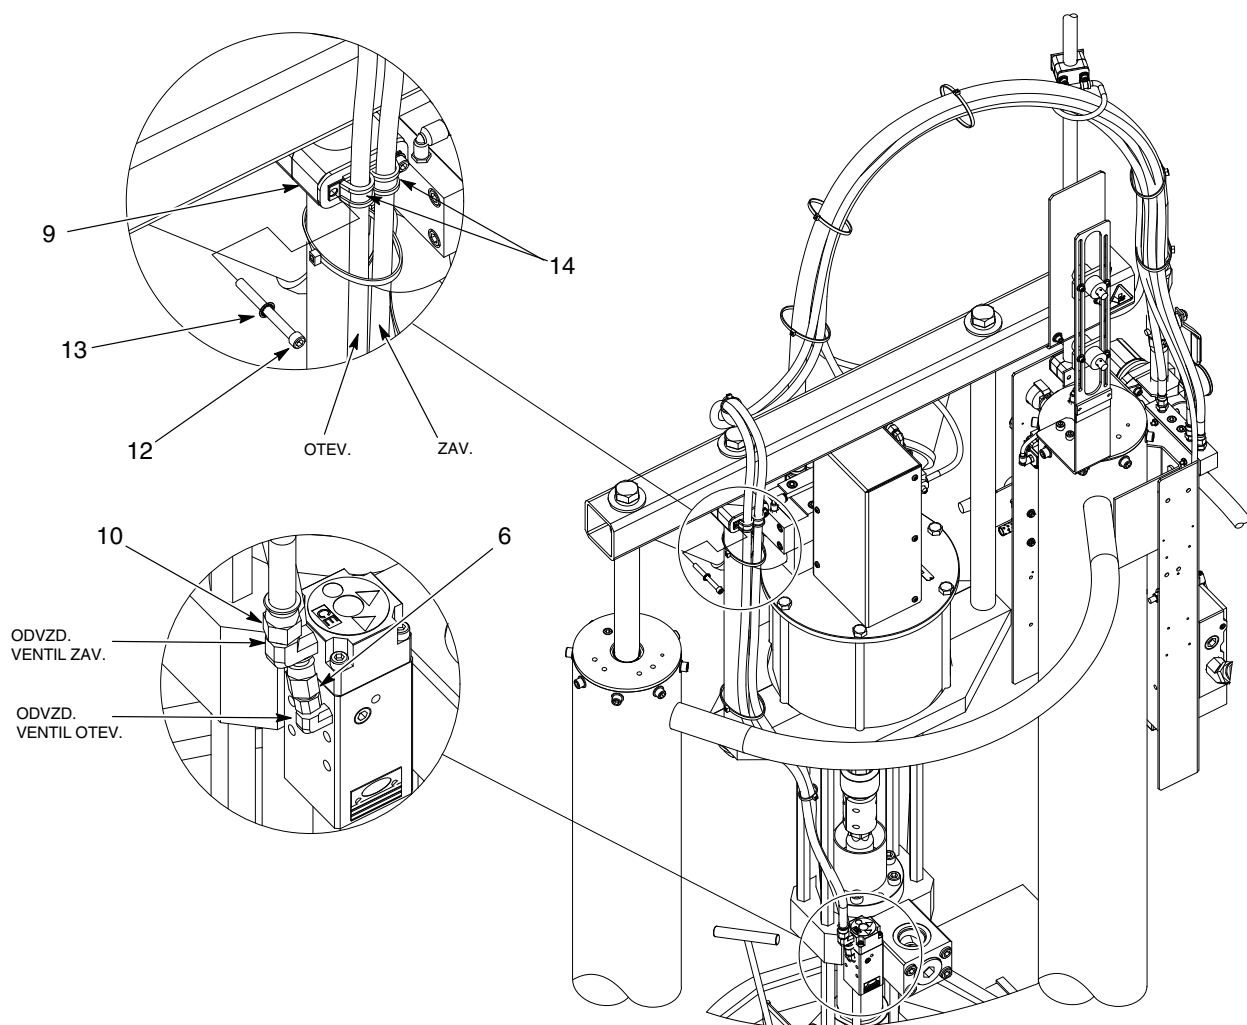

Obr. 13 55galonová černá hadice pro velký rám

Obr. 14 55galonová černá hadice pro velký rám (pokr.)

Položka	P/N	Popis	Počet
—	1071079	Module Interconnect hose, large frame, with depressurization, 55-Gallon Fire Resistant	1
1	972658	• Ell, male, 37, $\frac{9}{16}$-18 x $\frac{3}{8}$	1
2	1045647	• Connector, female, barbed, $\frac{3}{8}$ t, $\frac{9}{16}$-18, brass	2
3	1045606	• Hose, $\frac{3}{8}$ I.D., fire resistant, blue, Push-Lok	8.2 ft
4	1045608	• Clamp, hose, $\frac{5}{8}$ O.D., cushion	1
5	124795	• Fitting, hose, $\frac{3}{4}$ barbed x $1\frac{1}{16}$	2
6	329829	• Connector, female, $\frac{1}{4}$ hose, $\frac{7}{16}$-20 barbed	4
7	1010773	• Hose, $\frac{1}{4}$ I.D., fire resistant, blue, Push-Lok	24.7 ft
8	145240	• Hose, 0.75 I.D., fire resist, blue	4.8 ft
9	282785	• Clamp, $1\frac{1}{2}$ I.D.	1
10	329830	• Connector, female, $\frac{1}{4}$ hose, $\frac{1}{2}$-20 barbed	2
11	324289	• Strap, cable, 0.06-4.00, black	10
12	981647	• Screw, socket, $\frac{1}{4}$-20 x 2.5	2
13	983141	• Washer, lock, e, internal, $\frac{1}{4}$	2
14	1045607	• Clamp, hose, 0.50 O.D., cushion	2
15	900481	• Adhesive, pipe	AR

AR: Dle potřeby