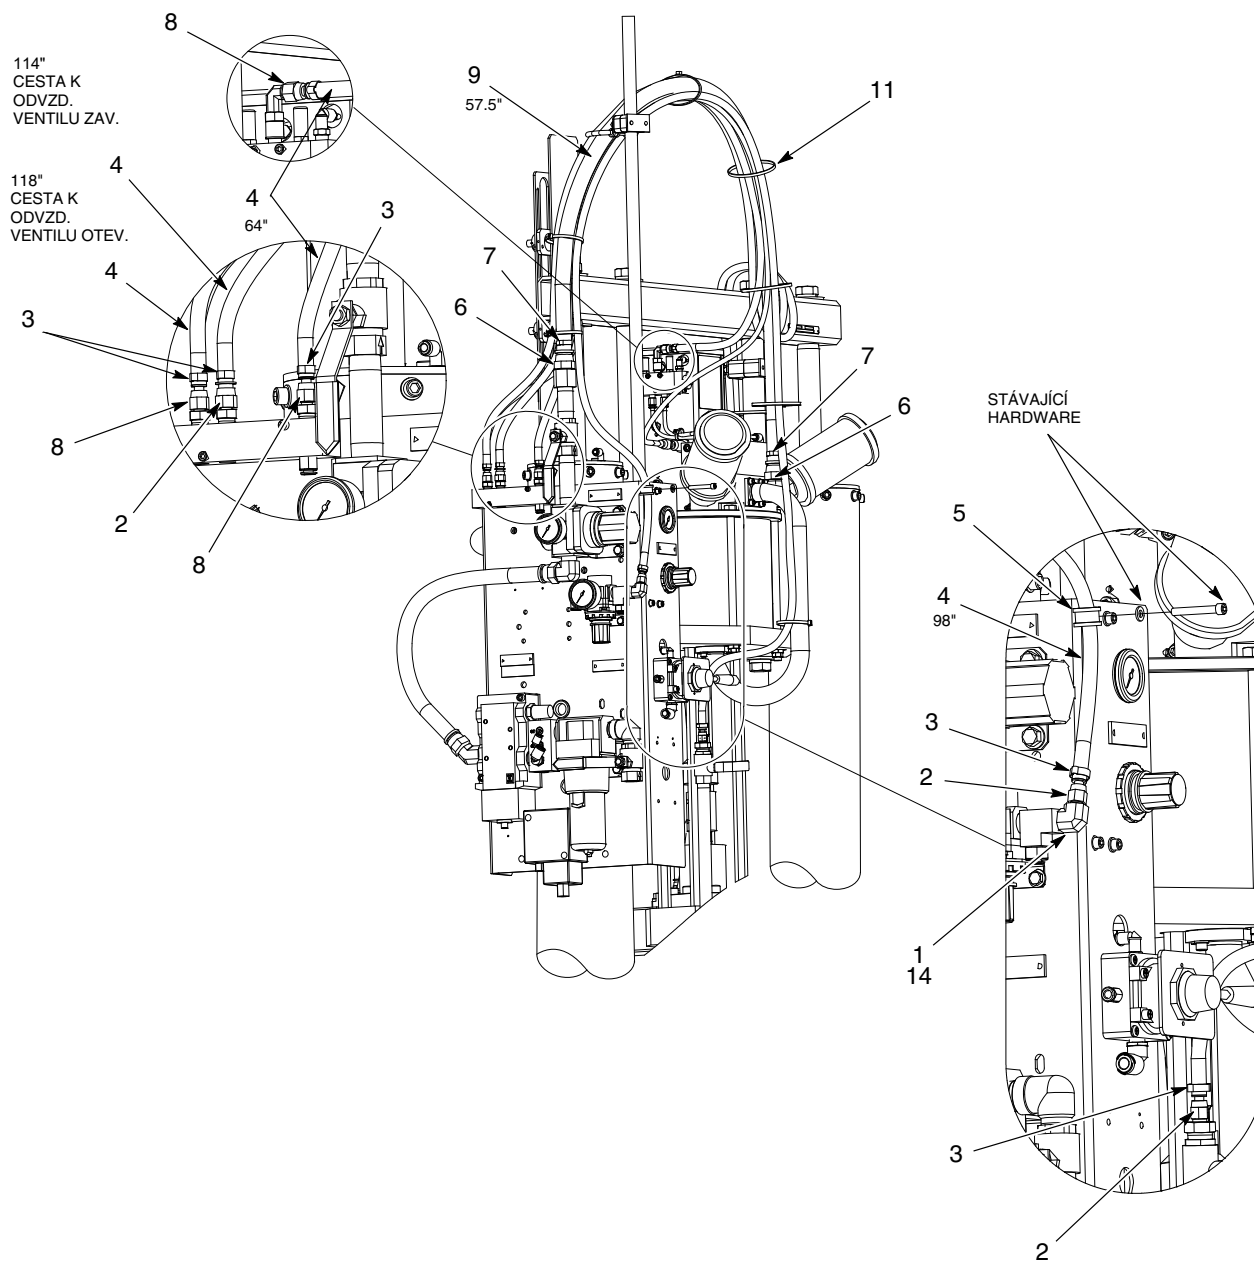

5/30galonová černá hadice pro velký rám s odtlakováním

Viz obrázky 8 a 9 následující seznam dílů.