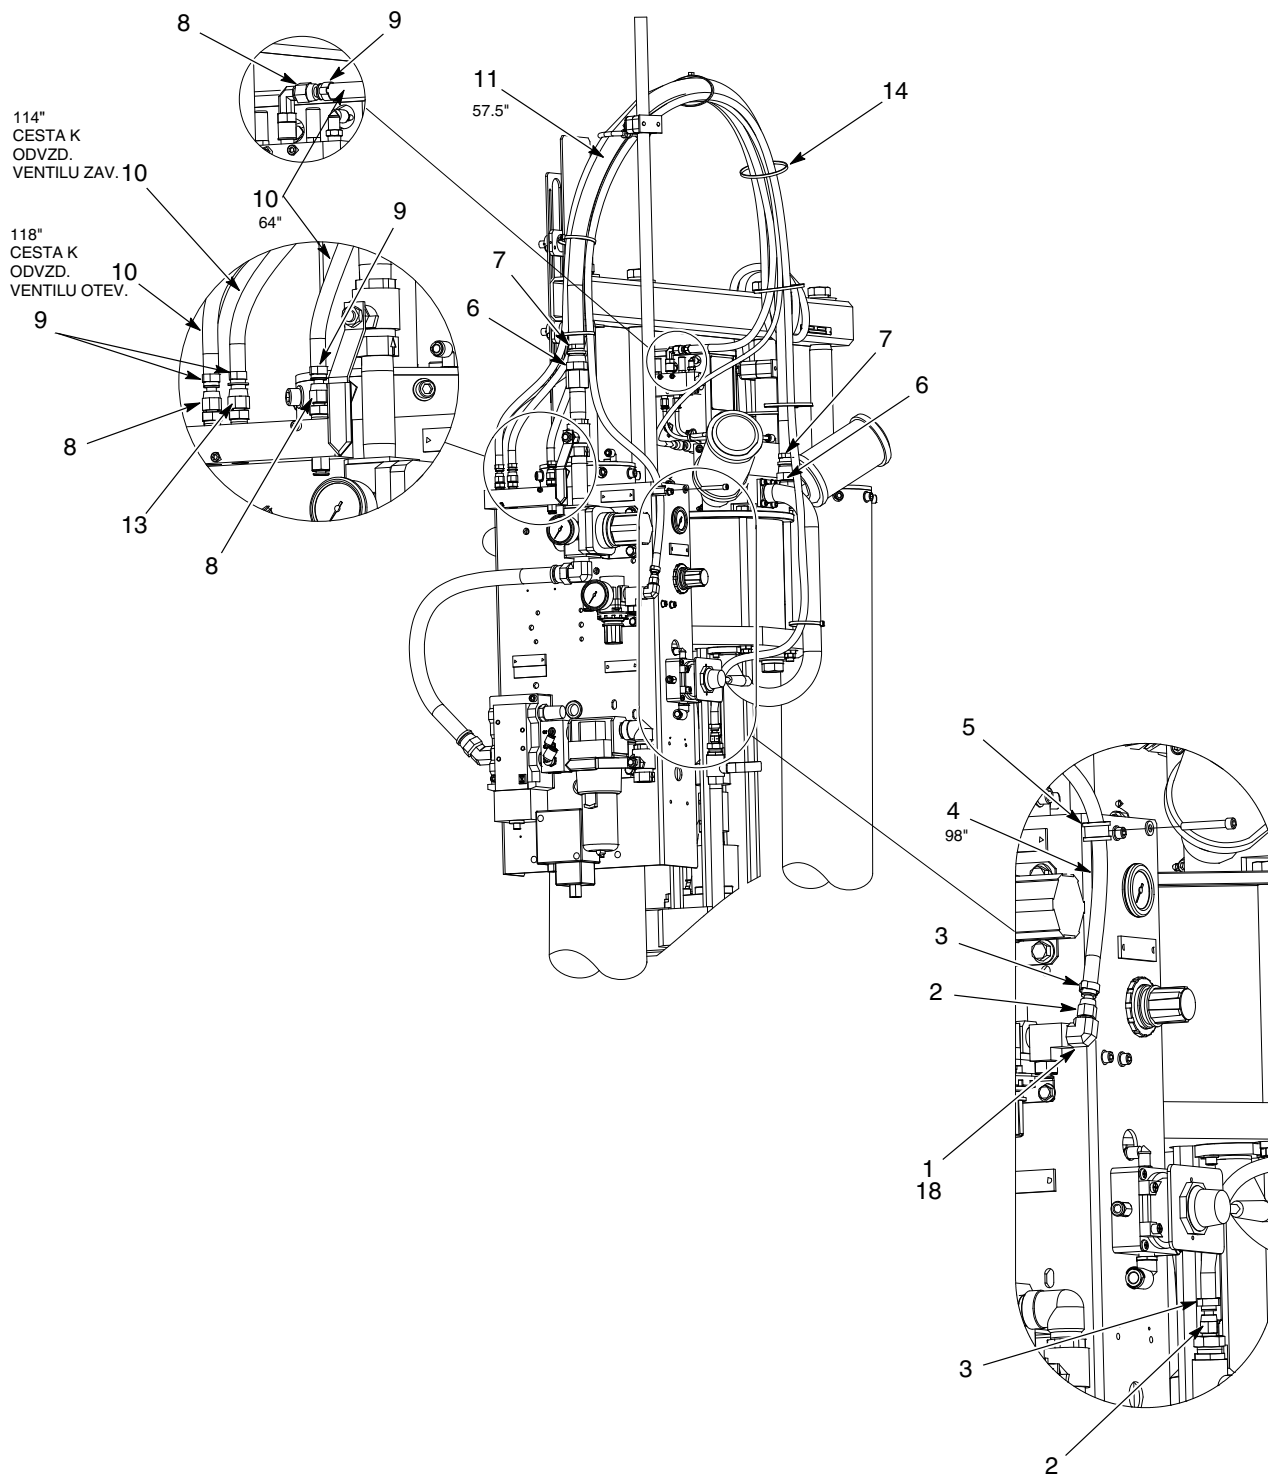

55galonová černá hadice pro velký rám s odtlakováním

Viz obrázky 15 a 16 následující seznam dílů.

Obr. 15 55galonová černá hadice pro velký rám s odtlakováním