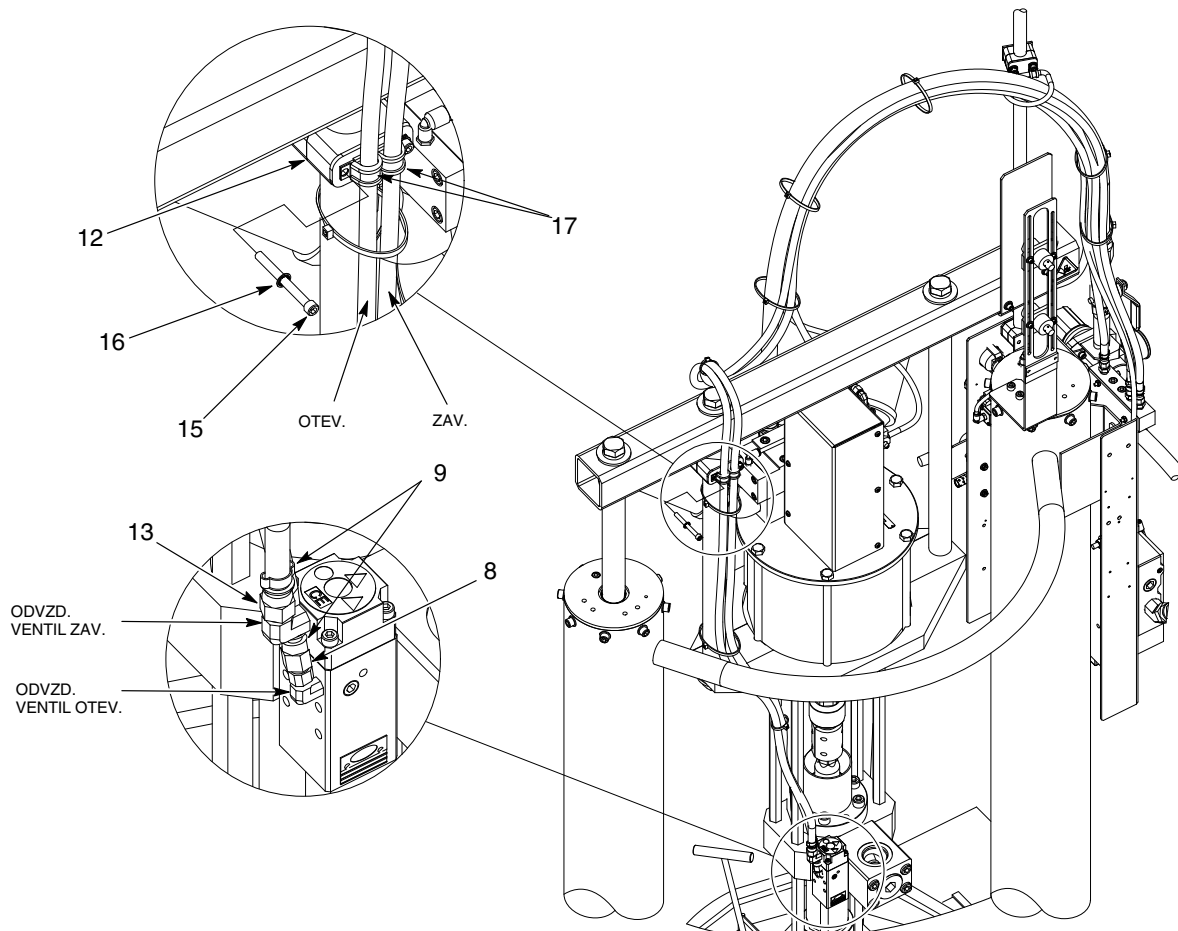

Obr. 16 55galonová černá hadice pro velký rám s odtlakováním (pokr.)

Položka	P/N	Popis	Počet
—	1071080	Module interconnect hose, large frame, with depressurization, 55-gallon black	1
1	972658	• Ell, male, 37, $\frac{9}{16}$-18 x $\frac{3}{8}$	1
2	1045647	• Connector, female, barbed, $\frac{3}{8}$ t, $\frac{9}{16}$-18, brass	2
3	1045321	• Clamp, hose, $\frac{5}{8}$ crimp, double ear	2
4	1045605	• Hose, air, $\frac{3}{8}$ I.D. x $\frac{5}{8}$ O.D., 300 psi	8.2 ft
5	1045608	• Clamp, hose, $\frac{5}{8}$ O.D., cushion	1
6	124795	• Fitting, hose, $\frac{3}{4}$ barbed x $1\frac{1}{16}$	2
7	1004377	• Clamp, hose, 1.125, crimp, double ear	2
8	329829	• Connector, female, $\frac{1}{4}$ hose, $\frac{7}{16}$-20 barbed	4
9	1004375	• Clamp, hose, $\frac{9}{16}$, crimp, double ear	6
10	805652	• Hose, air $\frac{1}{4}$ I.D.	24.7 ft
11	124792	• Hose, 0.75 I.D., 200 psi	4.8 ft
12	282785	• Clamp, $1\frac{1}{2}$ ID	1
13	329830	• Connector, female, $\frac{1}{4}$ hose, $\frac{1}{2}$-20 barbed	2
14	324289	• Strap, cable, 0.06-4.00, black	10
15	981647	• Screw, socket, $\frac{1}{4}$-20 x 2.5	2
16	983141	• Washer, lock, e, internal, $\frac{1}{4}$	2
17	1045607	• Clamp, hose, 0.50 OD, cushion	2
18	900481	• Adhesive, pipe	AR

AR: Dle potřeby