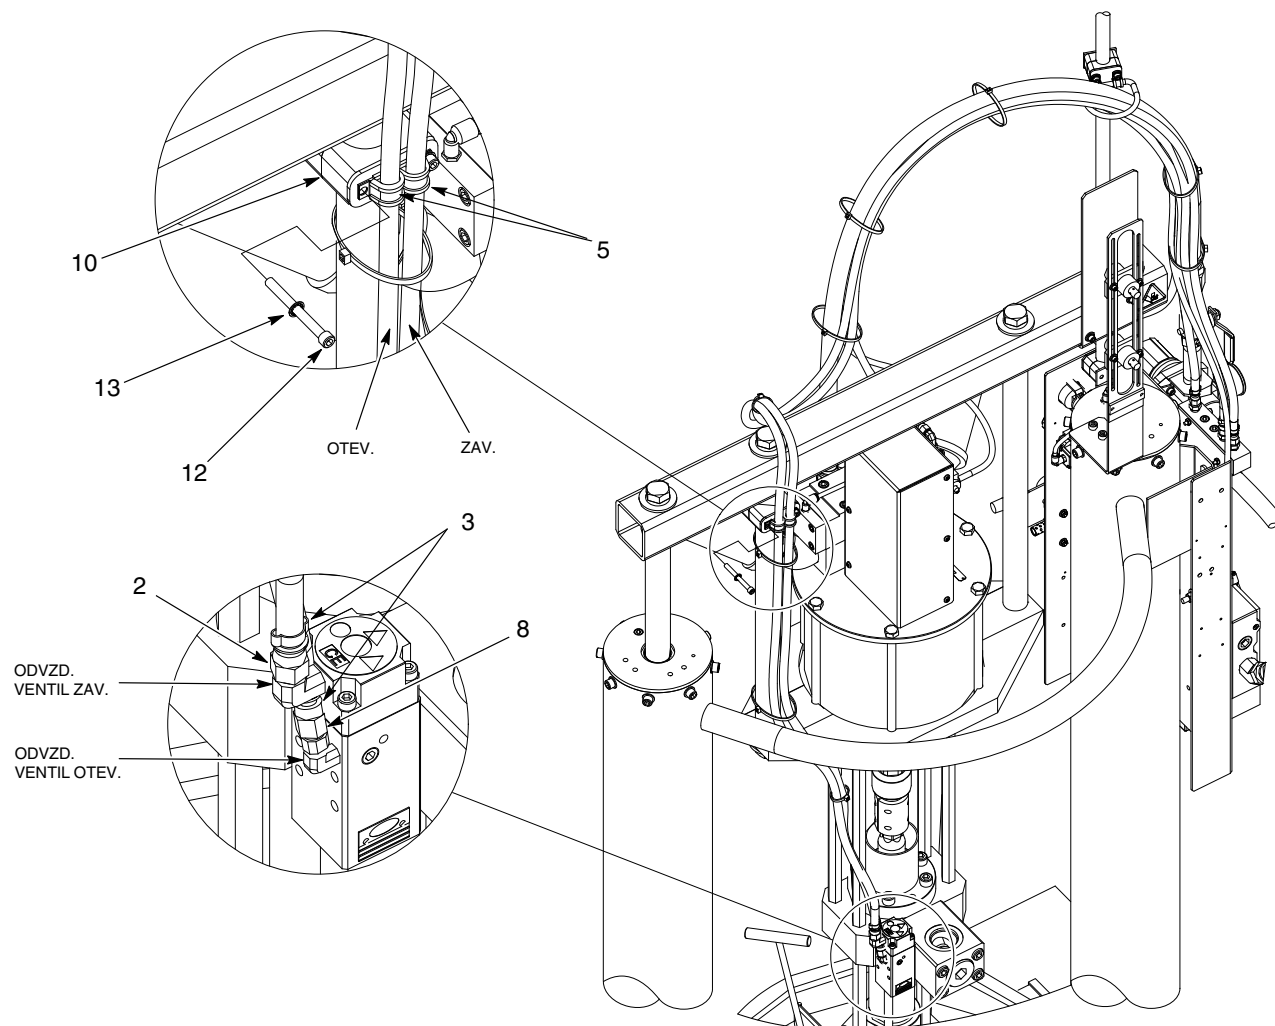

Obr. 8 5/30galonová černá hadice pro velký rám s odtlakováním

Obr. 9 5/30galonová černá hadice pro velký rám s odtlakováním (pokr.)

Položka	P/N	Popis	Počet
—	1071076	Module Interconnect hose, large frame, with depressurization, 5/30, black	1
1	1045604	• Ell,male, 37, 1/2-20 x 3/8 NPT	1
2	329830	• Connector, female, 1/4 hose, 1/2-20 barbed	4
3	1004375	• Clamp, hose, 9/16, crimp, double ear	8
4	805652	• Hose, air 1/4 I.D.	32.9 ft
5	1045607	• Clamp, hose, 0.50 O.D., cushion	3
6	124795	• Fitting, hose, 3/4 barbed x 1 1/16	2
7	1004377	• Clamp, hose, 1.125, crimp, double ear	2
8	329829	• Connector, female, 1/4 hose, 7/16-20 barbed	4
9	124792	• Hose, 0.75 I.D., 200 PSI	4.8 ft
10	282785	• Clamp, 1 1/2 I.D.	1
11	324289	• Strap, cable, 0.06-4.00, black	10
12	981647	• Screw, socket, 1/4-20 x 2.5	2
13	983141	• Washer, lock, e, internal, 1/4	2
14	900481	• Adhesive, pipe	AR

AR: Dle potřeby