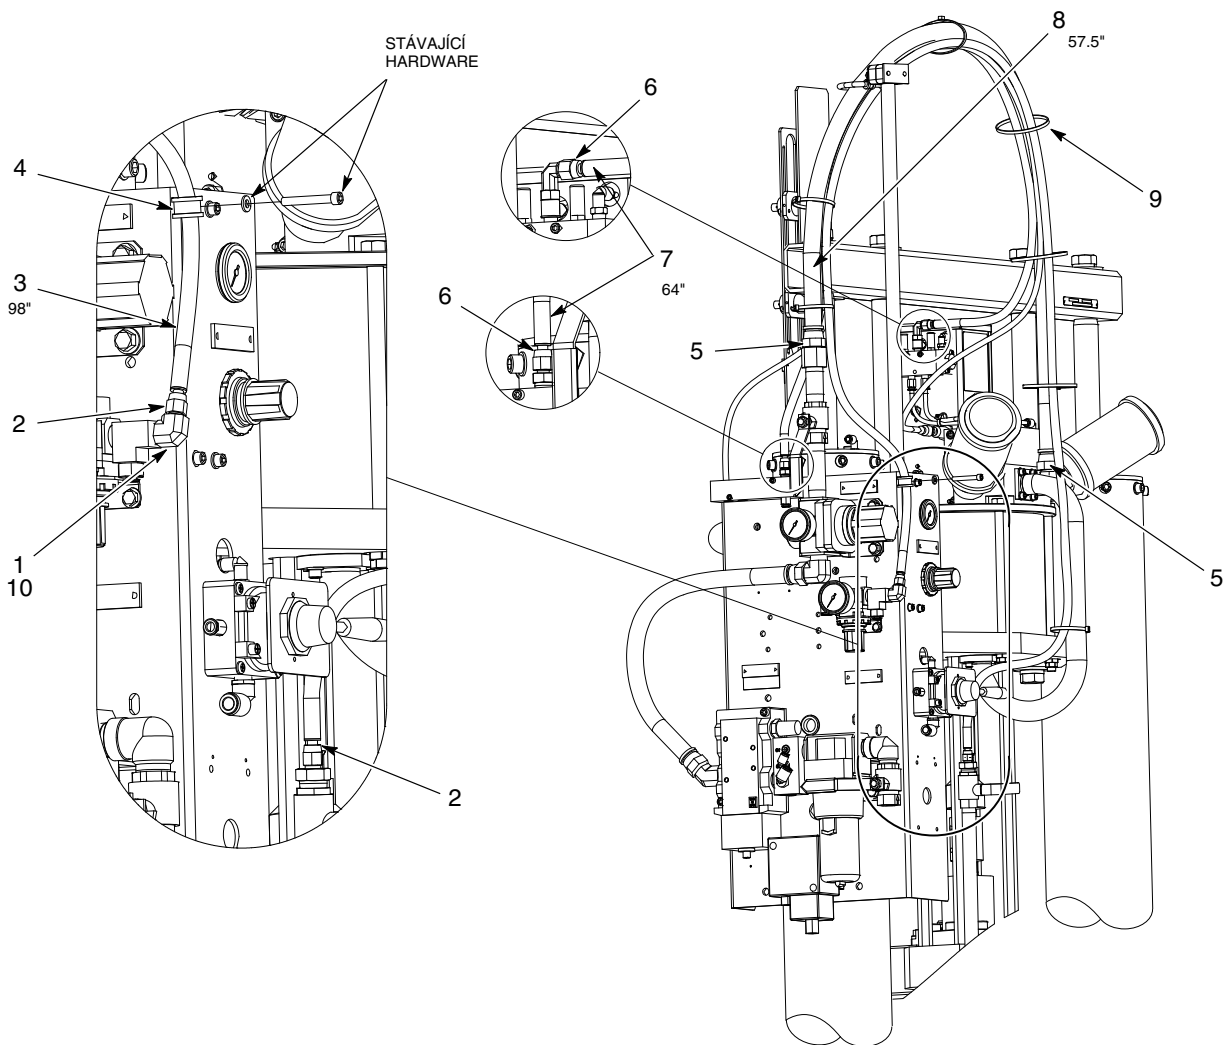

55galonová žáruvzdorná hadice pro velký rám

Viz obr. 10 a následující seznam dílů.

Obr. 10 55galonová žáruvzdorná hadice pro velký rám

Položka	P/N	Popis	Počet
—	1071077	Module Interconnect hose, large frame, 55-gallon, fire resistant	1
1	972658	• Ell, male, 37, $9/16$-18 x $3/8$	1
2	1045647	• Connector, female, barbed, $3/8$ t, $9/16$-18, brass	2
3	1045606	• Hose, $3/8$ I.D., fire resistant, blue, Push-Lok	8.2 ft
4	1045608	• Clamp, hose, $5/8$ O.D, cushion	1
5	124795	• Fitting, hose, $3/4$ barbed x $1 1/16$	2
6	329829	• Connector, female, $1/4$ hose, $7/16$-20 barbed	2
7	1010773	• Hose, $1/4$ I.D., fire resistant, blue, Push-Lok	5.4 ft
8	145240	• Hose, 0.75 I.D., fire resist, blue	4.8 ft
9	324289	• Strap, cable, 0.06-4.00, black	10
10	900481	• Adhesive, pipe	AR

AR: Dle potřeby