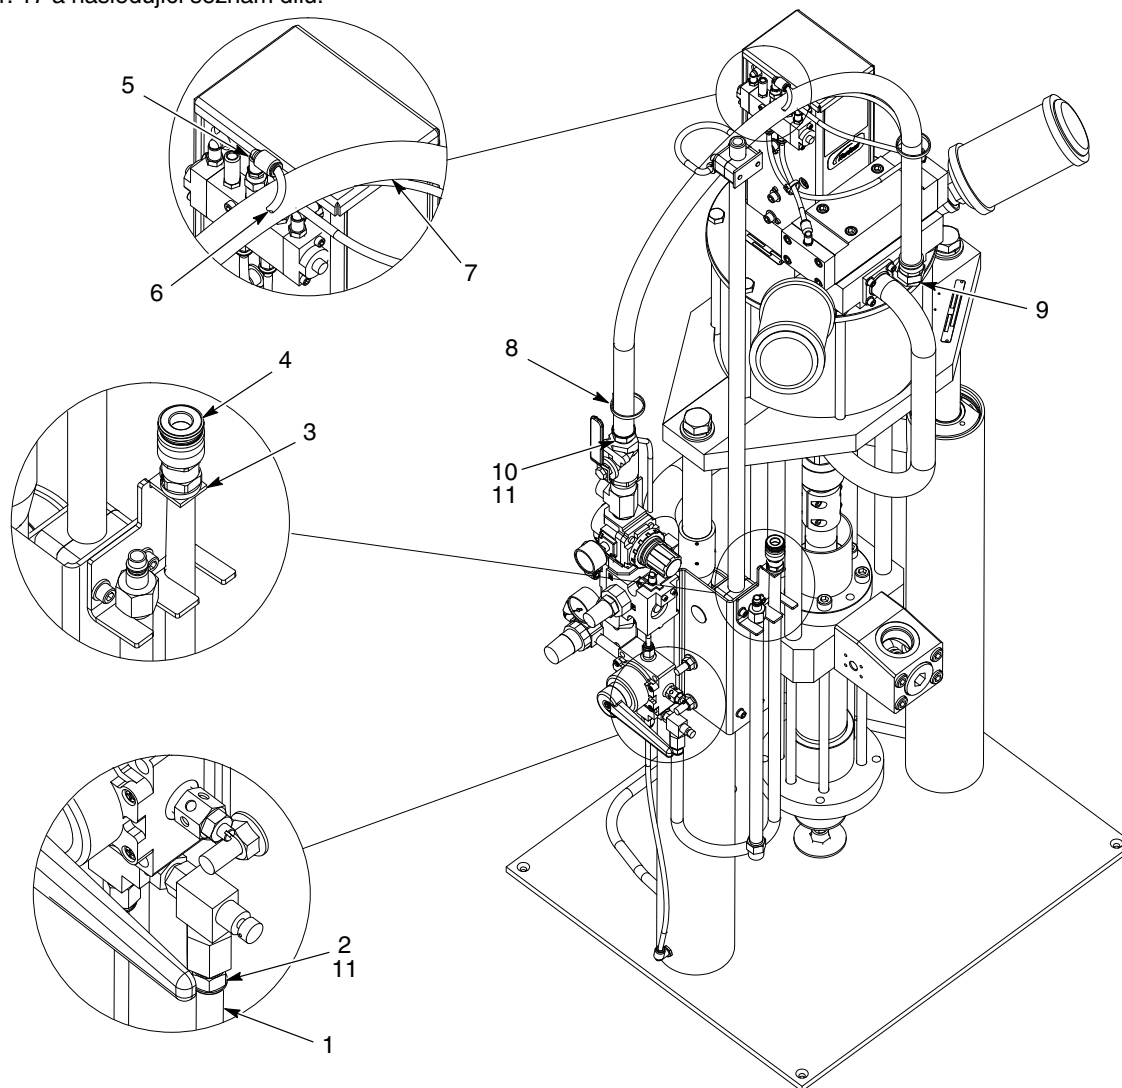

Hadice pro malý rám VE

Viz obr. 17 a následující seznam dílů.

Obr. 17 Hadice pro malý rám Rhino VE

Položka	P/N	Popis	Počet
—	1072964	Module hose, small frame, VE	1
1	805652	• Hose, air, 1/4 ID	3 ft
2	1073450	• Connector, male 1/4 hose x 1/8 NPT, barbed	1
3	324046	• Hanger, hose	1
4	1073256	• Coupler, disconnect, barb, push lock, 1/4	1
5	972119	• Elbow, male, 1/4 tube x 1/8 NPT	1
6	900571	• Tube, Polyethylene, 1/4	12 ft
7	124792	• Hose, 0.75 I.D., 200 psi	5 ft
8	324289	• Strap, cable, 0.06-4.00, black	5
9	124795	• Fitting, hose, 3/4 barbed x 1¹/₁₆	1
10	972852	• Connector, male 3/4 hose x 3/4 NPT, barbed	1
11	900481	• Adhesive, pipe	AR
AR: Dle potřeby